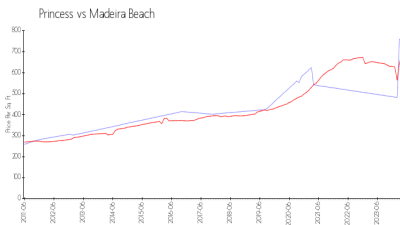

Princess Condominium Association
Address: 13398 Gulf Ln,
Madeira Beach, FL 33708
Phone:(727) 391-2717

Built in 2002 - 6 units - 3 floors

Market Information

Princess: \$764/sq. ft.
Madeira Beach: \$688/sq. ft.