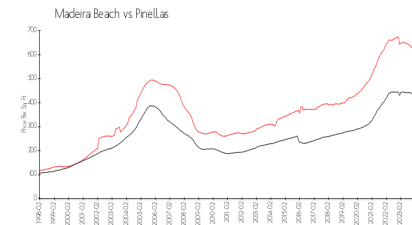

Market Information

Princess: $764/sq. ft.
Madeira Beach: $688/sq. ft.

Madeira Beach: $688/sq. ft.
Pinellas: $417/sq. ft.

Inventory for Sale

Princess
Madeira Beach
0%
Pinellas

Avg. Time to Close Over Last 12 Months

Princess 24 days
Madeira Beach 61 days
Pinellas 60 days