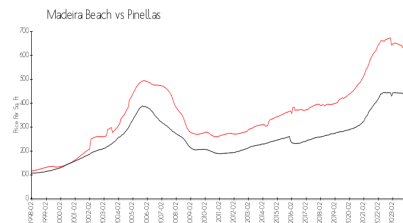

Seaview Condominiums
Address: 14700 Gulf Blvd,
Madeira Beach, FL 33708
Phone: +1 727-392-3741
<https://www.seaviewcondominiums.com/>

Built in 1981 - 25 units - 6 floors

Market Information

Seaview (The): \$947/sq. ft.
Madeira Beach: \$688/sq. ft.

Madeira Beach: \$688/sq. ft.
Pinellas: \$417/sq. ft.

Inventory for Sale

| | |
|---------------|----|
| Seaview (The) | 4% |
| Madeira Beach | 3% |
| Pinellas | 3% |

Avg. Time to Close Over Last 12 Months