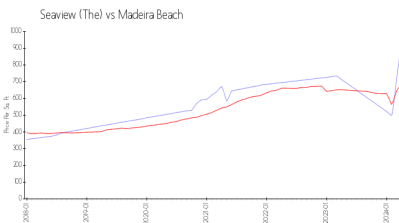

Seaview (The)

14700 Gulf Blvd, Madeira Beach, FL, Pinellas 33708

Building Information

| | |
|--|----|
| Number of units: | 25 |
| Number of active listings for rent: | 0 |
| Number of active listings for sale: | 1 |
| Building inventory for sale: | 4% |
| Number of sales over the last 12 months: | 0 |
| Number of sales over the last 6 months: | 0 |
| Number of sales over the last 3 months: | 0 |

Seaview Condominiums
Address: 14700 Gulf Blvd,
Madeira Beach, FL 33708
Phone: +1 727-392-3741
<https://www.seaviewcondominiums.com/>

Built in 1981 - 25 units - 6 floors

Market Information

Seaview (The): \$947/sq. ft.
Madeira Beach: \$688/sq. ft.

Madeira Beach: \$688/sq. ft.
Pinellas: \$417/sq. ft.

Inventory for Sale

| | |
|---------------|----|
| Seaview (The) | 4% |
| Madeira Beach | 3% |
| Pinellas | 3% |

Avg. Time to Close Over Last 12 Months