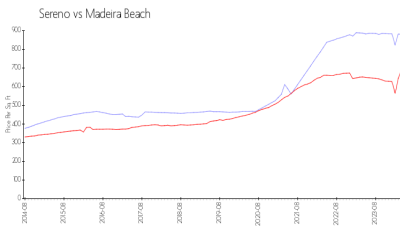

Sereno

15208 Gulf Blvd, Madeira Beach, FL, Pinellas 33708

Building Information

Number of units:	44
Number of active listings for rent:	0
Number of active listings for sale:	1
Building inventory for sale:	2%
Number of sales over the last 12 months:	5
Number of sales over the last 6 months:	2
Number of sales over the last 3 months:	2

Built in 2005 - 44 units - 6 floors

Market Information

Sereno: \$880/sq. ft.
 Madeira Beach: \$688/sq. ft.

Madeira Beach: \$688/sq. ft.
 Pinellas: \$417/sq. ft.

Inventory for Sale

Sereno	2%
Madeira Beach	3%
Pinellas	3%

Avg. Time to Close Over Last 12 Months

Sereno	77 days
Madeira Beach	61 days
Pinellas	60 days