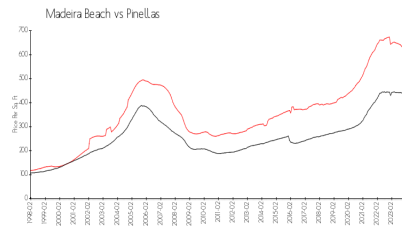

Sereno

15208 Gulf Blvd, Madeira Beach, FL, Pinellas 33708

Building Information

Number of units:	44
Number of active listings for rent:	0
Number of active listings for sale:	1
Building inventory for sale:	2%
Number of sales over the last 12 months:	5
Number of sales over the last 6 months:	2
Number of sales over the last 3 months:	2

Built in 2005 - 44 units - 6 floors

Market Information

Sereno: \$880/sq. ft.
 Madeira Beach: \$688/sq. ft.

Madeira Beach: \$688/sq. ft.
 Pinellas: \$417/sq. ft.

Inventory for Sale

Sereno	2%
Madeira Beach	3%
Pinellas	3%