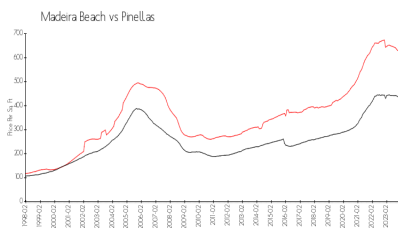

Snug Harbour (423&425)

423 150 Ave, Madeira Beach, FL, Pinellas 33708

Building Information

Number of units: 48
 Number of active listings for rent: 0
 Number of active listings for sale: 2
 Building inventory for sale: 4%
 Number of sales over the last 12 months: 1
 Number of sales over the last 6 months: 0
 Number of sales over the last 3 months: 0

Snug Harbour Condo Assn Inc
 423 150th Avenue Building C
 Madeira Beach, FL 33708
 Phone: (727) 573-9300

Built in 2003 - 48 units - 5 floors

Market Information

Snug Harbour (423&425): \$496/sq. ft.
 Madeira Beach: \$688/sq. ft.