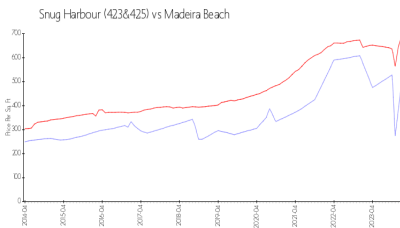

Market Information

Snug Harbour (423&425): $496/sq. ft.
Madeira Beach: $688/sq. ft.

Madeira Beach: $688/sq. ft.
Pinellas: $417/sq. ft.

Inventory for Sale

Snug Harbour (423&425) 4%
Madeira Beach 3%
Pinellas 3%

Avg. Time to Close Over Last 12 Months

Snug Harbour (423&425) 0 days
Madeira Beach 61 days
Pinellas 60 days