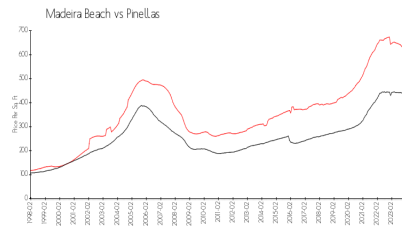

Built in 1957/1981 - 40 units - 3 floors

Market Information

Surf Song Resort: \$693/sq. ft.
 Madeira Beach: \$688/sq. ft.

Madeira Beach: \$688/sq. ft.
 Pinellas: \$417/sq. ft.

Inventory for Sale

Surf Song Resort	2%
Madeira Beach	3%
Pinellas	3%