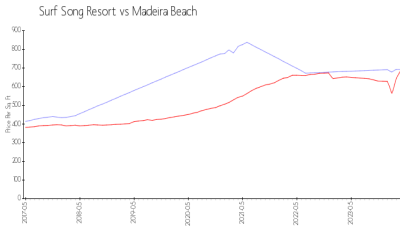

Surf Song Resort

12960 Gulf Blvd, Madeira Beach, FL, Pinellas 33708

Building Information

Number of units:	40
Number of active listings for rent:	0
Number of active listings for sale:	1
Building inventory for sale:	2%
Number of sales over the last 12 months:	0
Number of sales over the last 6 months:	0
Number of sales over the last 3 months:	0

Built in 1957/1981 - 40 units - 3 floors

Market Information

Surf Song Resort: \$693/sq. ft.
 Madeira Beach: \$688/sq. ft.

Madeira Beach: \$688/sq. ft.
 Pinellas: \$417/sq. ft.

Inventory for Sale

Surf Song Resort	2%
Madeira Beach	3%
Pinellas	3%