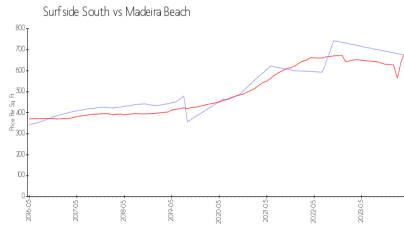

## Market Information

Surfside South: \$673/sq. ft.  
 Madeira Beach: \$688/sq. ft.

Madeira Beach: \$688/sq. ft.  
 Pinellas: \$417/sq. ft.