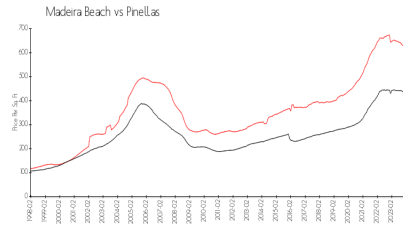

## Market Information

Surfside South: \$673/sq. ft.  
 Madeira Beach: \$688/sq. ft.

Madeira Beach: \$688/sq. ft.  
 Pinellas: \$417/sq. ft.