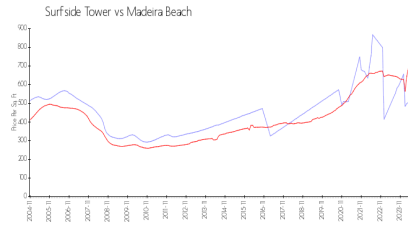

## Market Information

Surfside Tower: \$505/sq. ft.  
 Madeira Beach: \$688/sq. ft.

Madeira Beach: \$688/sq. ft.  
 Pinellas: \$417/sq. ft.