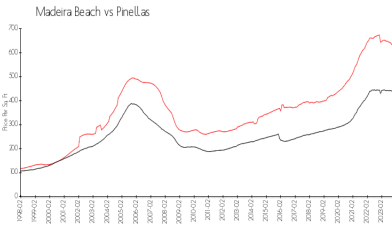

## Market Information

Surfside Tower: \$505/sq. ft.  
 Madeira Beach: \$688/sq. ft.

Madeira Beach: \$688/sq. ft.  
 Pinellas: \$417/sq. ft.