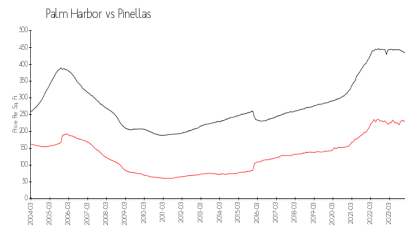

Lake Pointe at Countryside

3567-3665 Country Pointe Pl, Palm Harbor, FL, Pinellas 34684

Building Information

Number of units: 56
 Number of active listings for rent: 0
 Number of active listings for sale: 0
 Building inventory for sale:
 Number of sales over the last 12 months: 0%
 Number of sales over the last 6 months: 0
 Number of sales over the last 3 months: 0

Built in 2000 - 56 units - 2 floors

Market Information

Lake Pointe at Countryside: \$224/sq. ft.
 Palm Harbor: \$227/sq. ft.

Palm Harbor: \$227/sq. ft.
 Pinellas: \$415/sq. ft.

Inventory for Sale

Lake Pointe at Countryside
 Palm Harbor
 0%
 Pinellas