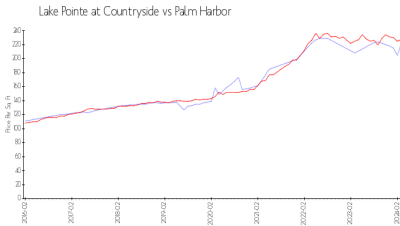

Lake Pointe at Countryside

3567-3665 Country Pointe Pl, Palm Harbor, FL, Pinellas 34684

Building Information

Number of units: 56
 Number of active listings for rent: 0
 Number of active listings for sale: 0
 Building inventory for sale:
 Number of sales over the last 12 months: 0%
 Number of sales over the last 6 months: 0
 Number of sales over the last 3 months: 0

Built in 2000 - 56 units - 2 floors

Market Information

Lake Pointe at Countryside: \$224/sq. ft.
 Palm Harbor: \$227/sq. ft.

Palm Harbor: \$227/sq. ft.
 Pinellas: \$415/sq. ft.

Inventory for Sale

Lake Pointe at Countryside
 Palm Harbor
 0%
 Pinellas