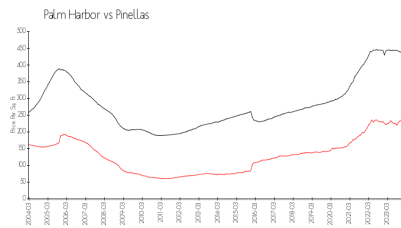

Market Information

Lansbrook Village Cambridge: $204/sq. ft.
Palm Harbor: $227/sq. ft.

Palm Harbor: $227/sq. ft.
Pinellas: $415/sq. ft.

Inventory for Sale

Lansbrook Village Cambridge
Palm Harbor
0%
Pinellas

Avg. Time to Close Over Last 12 Months

Lansbrook Village Cambridge: 9 days
Palm Harbor: 34 days
Pinellas: 60 days