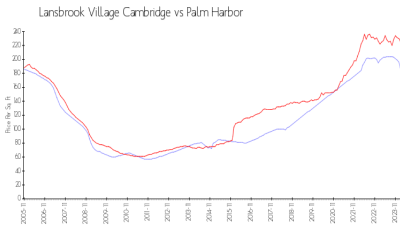

Market Information

Lansbrook Village Cambridge: $204/sq. ft.
Palm Harbor: $227/sq. ft.

Palm Harbor: $227/sq. ft.
Pinellas: $415/sq. ft.

Inventory for Sale

Lansbrook Village Cambridge
Palm Harbor
0%
Pinellas

Avg. Time to Close Over Last 12 Months

Lansbrook Village Cambridge: 9 days
Palm Harbor: 34 days
Pinellas: 60 days