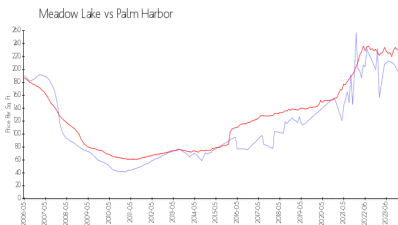

## Market Information

Meadow Lake: \$185/sq. ft.  
Palm Harbor: \$227/sq. ft.

Palm Harbor: \$227/sq. ft.  
Pinellas: \$415/sq. ft.