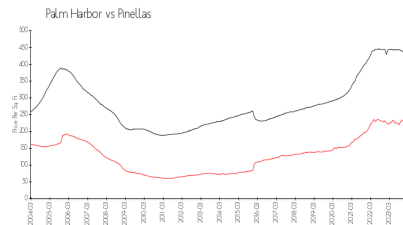

## Market Information

Meadow Lake: \$185/sq. ft.  
Palm Harbor: \$227/sq. ft.

Palm Harbor: \$227/sq. ft.  
Pinellas: \$415/sq. ft.