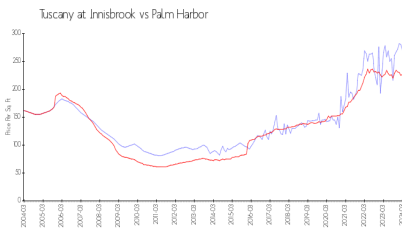

Market Information

Tuscany at Innisbrook: $270/sq. ft.
Palm Harbor: $227/sq. ft.