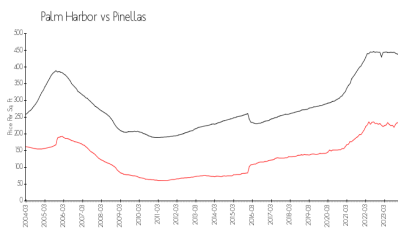

Palm Harbor: \$227/sq. ft.
 Pinellas: \$415/sq. ft.

Inventory for Sale

Tuscany at Innisbrook	2%
Palm Harbor	2%
Pinellas	3%

Avg. Time to Close Over Last 12 Months

Tuscany at Innisbrook	27 days
Palm Harbor	34 days
Pinellas	60 days