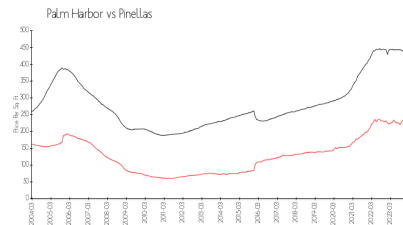

Waterford at Palm Harbor

3510-3588 Wembley Wy, Palm Harbor, FL, Pinellas 33685

Building Information

Number of units: 170
 Number of active listings for rent: 0
 Number of active listings for sale: 2
 Building inventory for sale: 1%
 Number of sales over the last 12 months: 11
 Number of sales over the last 6 months: 5
 Number of sales over the last 3 months: 1

Waterford Luxury Condominium
 3690 Kings Rd,
 Palm Harbor, FL 34685
 (727) 784-9313

Built in 2002 - 170 units - 2 floors

Market Information

Waterford at Palm Harbor: \$276/sq. ft.
 Harbor: \$227/sq. ft.
 Palm Harbor: \$227/sq. ft.