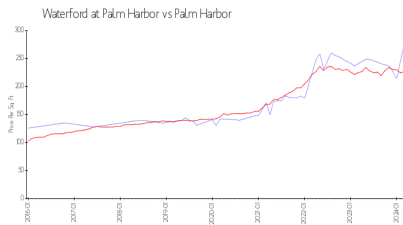

Waterford at Palm Harbor

3510-3588 Wembley Wy, Palm Harbor, FL, Pinellas 33685

Building Information

Number of units: 170
 Number of active listings for rent: 0
 Number of active listings for sale: 2
 Building inventory for sale: 1%
 Number of sales over the last 12 months: 11
 Number of sales over the last 6 months: 5
 Number of sales over the last 3 months: 1

Waterford Luxury Condominium
 3690 Kings Rd,
 Palm Harbor, FL 34685
 (727) 784-9313

Built in 2002 - 170 units - 2 floors

Market Information

Waterford at Palm Harbor: \$276/sq. ft.
 Harbor: \$227/sq. ft.
 Palm Harbor: \$227/sq. ft.