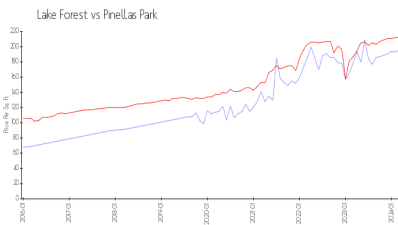

Market Information

Lake Forest: $196/sq. ft.
Pinellas Park: $212/sq. ft.

Pinellas Park: $212/sq. ft.
Pinellas: $415/sq. ft.

Inventory for Sale

Lake Forest	2%
Pinellas Park	1%
Pinellas	3%

Avg. Time to Close Over Last 12 Months

Lake Forest	21 days
Pinellas Park	20 days
Pinellas	59 days