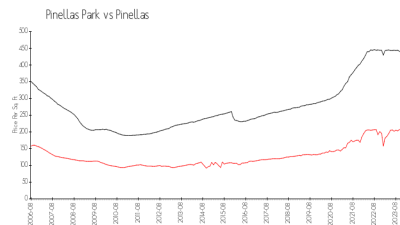

Market Information

Lake Forest: $196/sq. ft.
Pinellas Park: $212/sq. ft.

Pinellas Park: $212/sq. ft.
Pinellas: $415/sq. ft.

Inventory for Sale

Lake Forest	2%
Pinellas Park	1%
Pinellas	3%

Avg. Time to Close Over Last 12 Months

Lake Forest	21 days
Pinellas Park	20 days
Pinellas	59 days