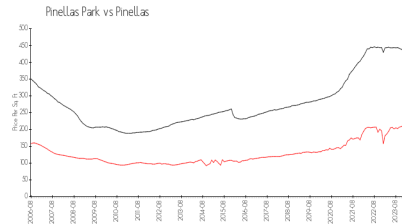

Palmbrooke Townhomes

8220-8422 66 Wy N, Pinellas Park, FL, Pinellas 33781

Building Information

Number of units: 89
 Number of active listings for rent: 0
 Number of active listings for sale: 0
 Building inventory for sale:
 Number of sales over the last 12 months: 0%
 Number of sales over the last 6 months: 0
 Number of sales over the last 3 months: 0

Built in 2005 - 89 units - 2 floors

Market Information

Palmbrooke Townhomes: \$234/sq. ft.
 Pinellas Park: \$212/sq. ft.

Pinellas Park: \$212/sq. ft.
 Pinellas: \$415/sq. ft.

Inventory for Sale

Palmbrooke Townhomes
 Pinellas Park
 0%%