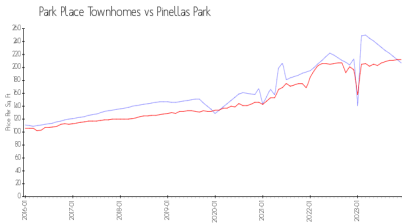

Built in 2003 - 114 units - 2 floors

Market Information

Park Place Townhomes: \$207/sq. ft.
Pinellas Park: \$212/sq. ft.

Pinellas Park: \$212/sq. ft.
Pinellas: \$415/sq. ft.

Inventory for Sale

Park Place Townhomes	0%
Pinellas Park	1%
Pinellas	3%