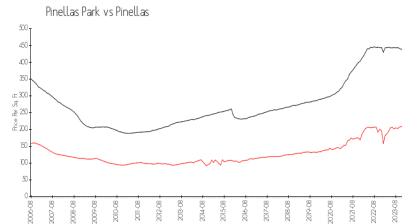

Built in 2003 - 114 units - 2 floors

Market Information

Park Place Townhomes: \$207/sq. ft.
Pinellas Park: \$212/sq. ft.

Pinellas Park: \$212/sq. ft.
Pinellas: \$415/sq. ft.

Inventory for Sale

Park Place Townhomes	0%
Pinellas Park	1%
Pinellas	3%