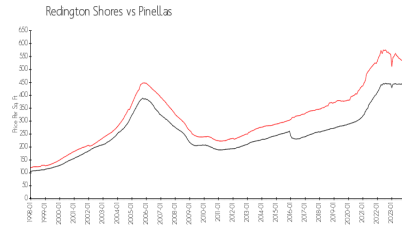

Portside

18325 Gulf Blvd, Redington Shores, FL, Pinellas 33708

Building Information

Number of units: 36
Number of active listings for rent: 0
Number of active listings for sale: 0
Building inventory for sale:
Number of sales over the last 12 months: 0%
Number of sales over the last 6 months: 1
Number of sales over the last 3 months: 1

Portside Of Pinellas
18325 Gulf Blvd,
Redington Shores, FL 33708
(727) 392-7071

Built in 1984 - 36 units - 5 floors

Market Information

Portside: \$318/sq. ft.
Redington Shores: \$598/sq. ft.

Redington Shores: \$598/sq. ft.
Pinellas: \$415/sq. ft.