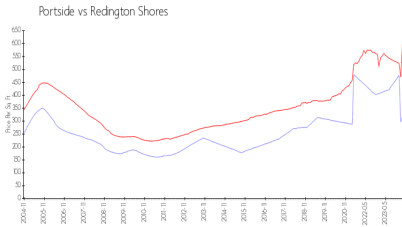

Portside

18325 Gulf Blvd, Redington Shores, FL, Pinellas 33708

Building Information

Number of units: 36
Number of active listings for rent: 0
Number of active listings for sale: 0
Building inventory for sale:
Number of sales over the last 12 months: 0%
Number of sales over the last 6 months: 1
Number of sales over the last 3 months: 1

Portside Of Pinellas
18325 Gulf Blvd,
Redington Shores, FL 33708
(727) 392-7071

Built in 1984 - 36 units - 5 floors

Market Information

Portside: \$318/sq. ft.
Redington Shores: \$598/sq. ft.

Redington Shores: \$598/sq. ft.
Pinellas: \$415/sq. ft.