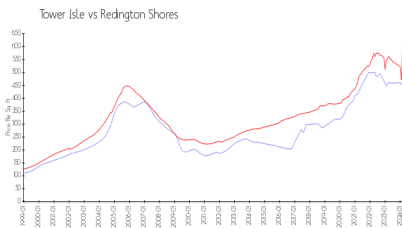

Tower Isle Apartments
 17400 Gulf Blvd,
 Redington Shores, FL 33708
 (727) 392-7749

Built in 1970 - 85 units - 9 floors

Market Information

Tower Isle: \$462/sq. ft.
 Redington Shores: \$598/sq. ft.

Redington Shores: \$598/sq. ft.
 Pinellas: \$415/sq. ft.