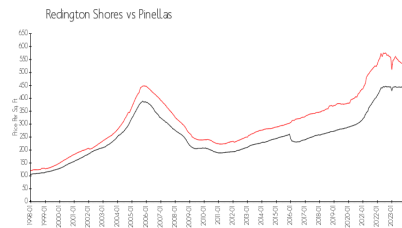

Market Information

Tower Isle: $462/sq. ft.
Redington Shores: $598/sq. ft.

Redington Shores: $598/sq. ft.
Pinellas: $415/sq. ft.

Inventory for Sale

Tower Isle	2%
Redington Shores	2%
Pinellas	3%

Avg. Time to Close Over Last 12 Months

Tower Isle	173 days
Redington Shores	67 days
Pinellas	60 days