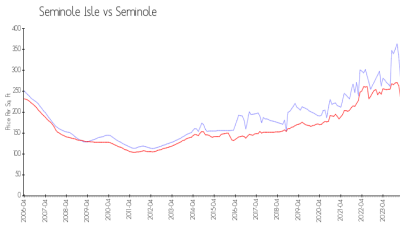

## Market Information

Seminole Isle: \$268/sq. ft.  
 Seminole: \$247/sq. ft.

Seminole: \$247/sq. ft.  
 Pinellas: \$415/sq. ft.