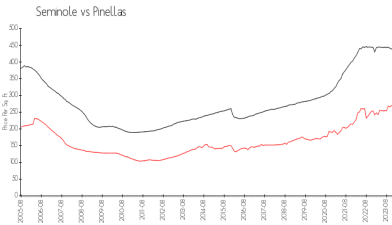

Seminole Isle  
 Address  
 7253 Key Haven Road  
 Largo, FL 33777-3857  
 Contact  
[info@seminoleisle.net](mailto:info@seminoleisle.net)  
 (727) 399-2038  
<http://seminoleisle.net/>

Built in 2005 - 180 units - 6 floors

## Market Information

Seminole Isle: \$268/sq. ft.  
 Seminole: \$247/sq. ft.

Seminole: \$247/sq. ft.  
 Pinellas: \$415/sq. ft.