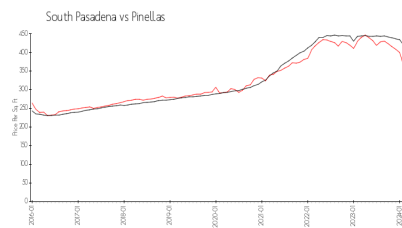

Baywatch @ Harbourside (7862&7872&7882)

7862 Sailboat Key Blvd W, South Pasadena, FL, Pinellas 33707

Building Information

Number of units: 114
 Number of active listings for rent: 2
 Number of active listings for sale: 2
 Building inventory for sale: 1%
 Number of sales over the last 12 months: 7
 Number of sales over the last 6 months: 6
 Number of sales over the last 3 months: 4

Baywatch At Harborside Owners Association
 7882 Sailboat Key Blvd S
 South Pasadena, FL 33707
 (727) 367-5432

Built in 1991 - 114 units - 7 floors

Market Information

Baywatch @ Harbourside (7862&7872&7882): \$433/sq. ft.
 South Pasadena: \$411/sq. ft.