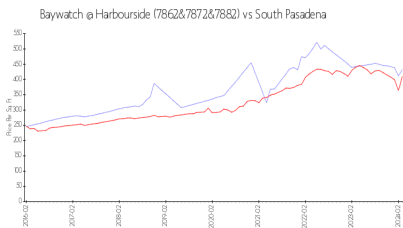

Market Information

Baywatch @ Harbourside (7862&7872&7882): $433/sq. ft.
South Pasadena: $411/sq. ft.

South Pasadena: $411/sq. ft.
Pinellas: $415/sq. ft.

Inventory for Sale

Baywatch @ Harbourside (7862&7872&7882) 1%
South Pasadena 2%
Pinellas 3%

Avg. Time to Close Over Last 12 Months

Baywatch @ Harbourside (7862&7872&7882) 83 days
South Pasadena 57 days
Pinellas 60 days