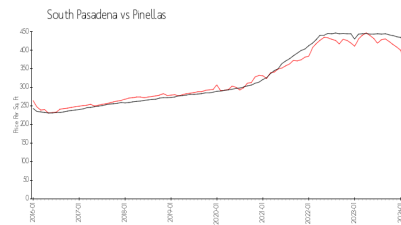

Market Information

Chateau Tower: $325/sq. ft.
South Pasadena: $411/sq. ft.

South Pasadena: $411/sq. ft.
Pinellas: $415/sq. ft.

Inventory for Sale

Chateau Tower	3%
South Pasadena	2%
Pinellas	3%

Avg. Time to Close Over Last 12 Months

Chateau Tower	61 days
South Pasadena	57 days
Pinellas	60 days