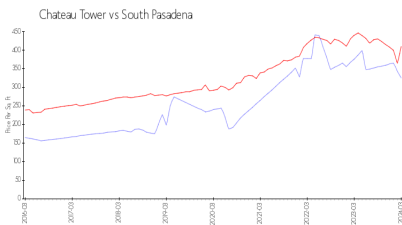

Market Information

Chateau Tower: $325/sq. ft.
South Pasadena: $411/sq. ft.

South Pasadena: $411/sq. ft.
Pinellas: $415/sq. ft.

Inventory for Sale

Chateau Tower	3%
South Pasadena	2%
Pinellas	3%

Avg. Time to Close Over Last 12 Months

Chateau Tower	61 days
South Pasadena	57 days
Pinellas	60 days