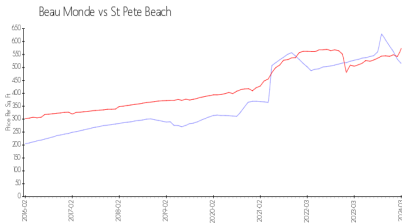

Market Information

Beau Monde: $515/sq. ft.
St Pete Beach: $574/sq. ft.