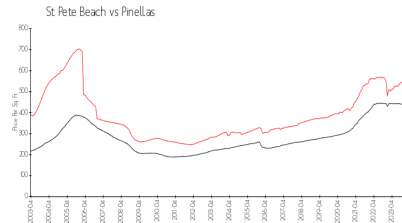

St Pete Beach: \$574/sq. ft.
Pinellas: \$415/sq. ft.

Inventory for Sale

Beau Monde	7%
St Pete Beach	3%
Pinellas	3%

Avg. Time to Close Over Last 12 Months

Beau Monde	78 days
St Pete Beach	54 days
Pinellas	59 days