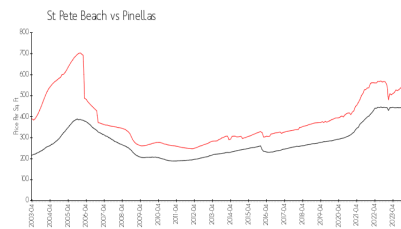

Market Information

Envoy Point East: \$569/sq. ft.
St Pete Beach: \$574/sq. ft.

St Pete Beach: \$574/sq. ft.
Pinellas: \$415/sq. ft.

Inventory for Sale

Envoy Point East	2%
St Pete Beach	3%
Pinellas	3%

Avg. Time to Close Over Last 12 Months