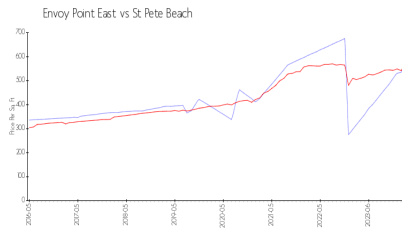

Market Information

Envoy Point East: \$569/sq. ft.
St Pete Beach: \$574/sq. ft.

St Pete Beach: \$574/sq. ft.
Pinellas: \$415/sq. ft.

Inventory for Sale

Envoy Point East	2%
St Pete Beach	3%
Pinellas	3%

Avg. Time to Close Over Last 12 Months