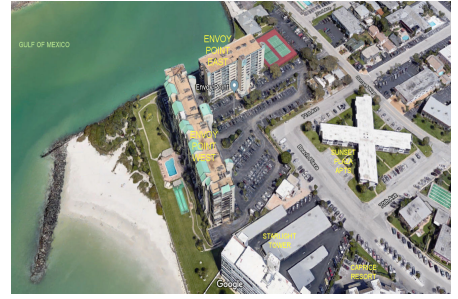

Envoy Point East

7150 Sunset Wy, St Pete Beach, FL, Pinellas 33706

Building Information

Number of units:	70
Number of active listings for rent:	0
Number of active listings for sale:	2
Building inventory for sale:	2%
Number of sales over the last 12 months:	5
Number of sales over the last 6 months:	4
Number of sales over the last 3 months:	2

Envoy Point East	71 days
St Pete Beach	56 days
Pinellas	60 days