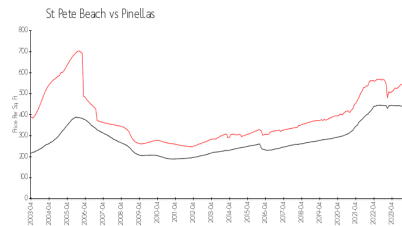

Market Information

Mirabella: $375/sq. ft.
St Pete Beach: $574/sq. ft.

St Pete Beach: $574/sq. ft.
Pinellas: $415/sq. ft.

Inventory for Sale

Mirabella	4%
St Pete Beach	3%
Pinellas	3%

Avg. Time to Close Over Last 12 Months

Mirabella	16 days
St Pete Beach	54 days
Pinellas	60 days