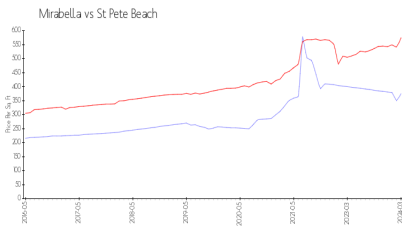

Market Information

Mirabella: $375/sq. ft.
St Pete Beach: $574/sq. ft.

St Pete Beach: $574/sq. ft.
Pinellas: $415/sq. ft.

Inventory for Sale

Mirabella	4%
St Pete Beach	3%
Pinellas	3%

Avg. Time to Close Over Last 12 Months

Mirabella	16 days
St Pete Beach	54 days
Pinellas	60 days