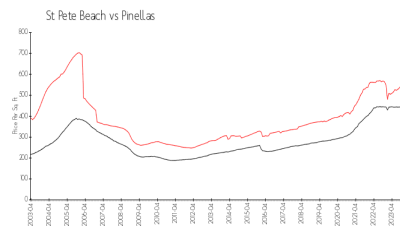

Market Information

Yacht & Tennis Club - Constellation: $573/sq. ft.
St Pete Beach: $574/sq. ft.

St Pete Beach: $574/sq. ft.
Pinellas: $415/sq. ft.

Inventory for Sale

Yacht & Tennis Club - Constellation	1%
St Pete Beach	3%
Pinellas	3%

Avg. Time to Close Over Last 12 Months

Yacht & Tennis Club - Constellation	35 days
St Pete Beach	53 days
Pinellas	60 days