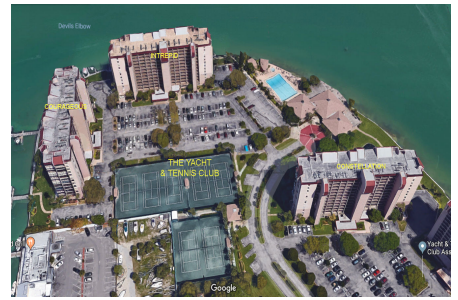

Yacht & Tennis Club - Constellation

9425 Blind Pass Rd, St Pete Beach, FL, Pinellas 33706

Building Information

Number of units:	94
Number of active listings for rent:	0
Number of active listings for sale:	1
Building inventory for sale:	1%
Number of sales over the last 12 months:	8
Number of sales over the last 6 months:	2
Number of sales over the last 3 months:	1

Yacht & Tennis Club Association Inc Address: 9415 Blind Pass Rd,
St Pete Beach, FL 33706,
Phone: +1 727-360-0379

Built in 1980 - 94 units - 13 floors

Market Information

Yacht & Tennis Club - Constellation: \$573/sq. ft.
St Pete Beach: \$574/sq. ft.