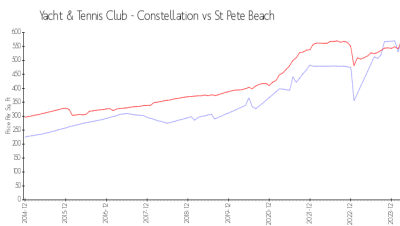

Market Information

Yacht & Tennis Club - Constellation: $573/sq. ft.
St Pete Beach: $574/sq. ft.

St Pete Beach: $574/sq. ft.
Pinellas: $415/sq. ft.

Inventory for Sale

Yacht & Tennis Club - Constellation	1%
St Pete Beach	3%
Pinellas	3%

Avg. Time to Close Over Last 12 Months

Yacht & Tennis Club - Constellation	35 days
St Pete Beach	53 days
Pinellas	60 days