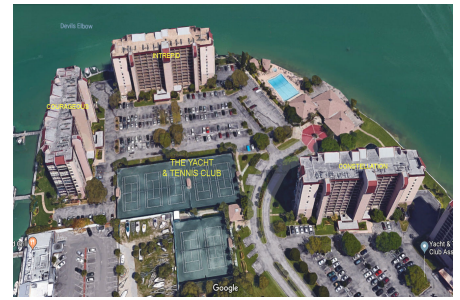

Yacht & Tennis Club - Courageous

9525 Blind Pass Rd, St Pete Beach, FL, Pinellas 33706

Building Information

Number of units:	93
Number of active listings for rent:	1
Number of active listings for sale:	2
Building inventory for sale:	2%
Number of sales over the last 12 months:	2
Number of sales over the last 6 months:	0
Number of sales over the last 3 months:	0

Yacht & Tennis Club Association Inc
 Address: 9415 Blind Pass Rd,
 St Pete Beach, FL 33706,
 Phone: +1 727-360-0379

Built in 1978 - 93 units - 13 floors

Market Information

Yacht & Tennis Club - \$553/sq. ft.
 Courageous:
 St Pete Beach: \$588/sq. ft.