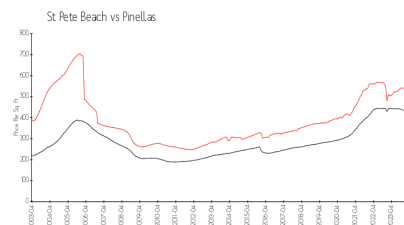

Market Information

Yacht & Tennis Club - $553/sq. ft.
Courageous:
St Pete Beach: $588/sq. ft.

St Pete Beach: $588/sq. ft.
Pinellas: $417/sq. ft.

Inventory for Sale

Yacht & Tennis Club - Courageous	2%
St Pete Beach	3%
Pinellas	3%

Avg. Time to Close Over Last 12 Months

Yacht & Tennis Club - Courageous	24 days
St Pete Beach	57 days
Pinellas	60 days