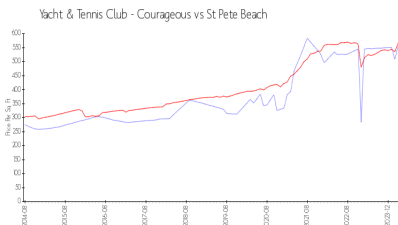

Market Information

Yacht & Tennis Club - $553/sq. ft.
Courageous:
St Pete Beach: $588/sq. ft.

St Pete Beach: $588/sq. ft.
Pinellas: $417/sq. ft.

Inventory for Sale

Yacht & Tennis Club - Courageous	2%
St Pete Beach	3%
Pinellas	3%

Avg. Time to Close Over Last 12 Months

Yacht & Tennis Club - Courageous	24 days
St Pete Beach	57 days
Pinellas	60 days