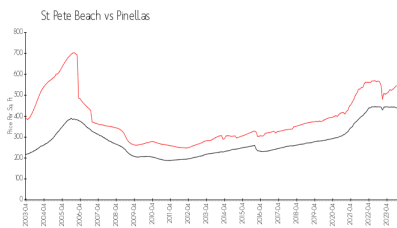

## Market Information

Yacht & Tennis Club - \$509/sq. ft.  
Intrepid:  
St Pete Beach: \$574/sq. ft.

St Pete Beach: \$574/sq. ft.  
Pinellas: \$415/sq. ft.