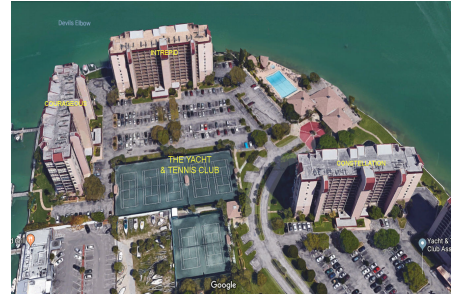

# Yacht & Tennis Club - Intrepid

9425 Blind Pass Rd, St Pete Beach, FL, Pinellas 33706

Yacht & Tennis Club Association Inc Address: 9415 Blind Pass Rd,  
St Pete Beach, FL 33706,  
Phone: +1 727-360-0379

Built in 1979 - 93 units - 13 floors