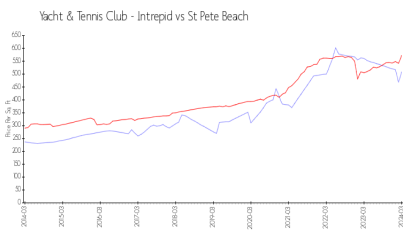

## Market Information

Yacht & Tennis Club - \$509/sq. ft.  
Intrepid:  
St Pete Beach: \$574/sq. ft.

St Pete Beach: \$574/sq. ft.  
Pinellas: \$415/sq. ft.