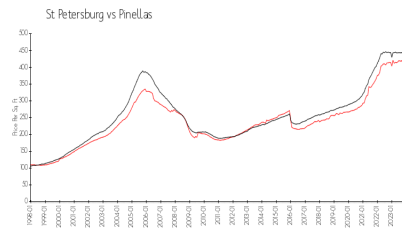

1010 Central

1010 Central Ave, St Petersburg, FL, Pinellas 33705

Building Information

Number of units:	114
Number of active listings for rent:	1
Number of active listings for sale:	2
Building inventory for sale:	1%
Number of sales over the last 12 months:	4
Number of sales over the last 6 months:	1
Number of sales over the last 3 months:	1

1010 Central Condominium Association Inc
1010 Central Ave
Saint Petersburg, FL 33705-6650
(727) 821-4329

Built in 2007 - 114 units - 4 floors

Market Information

1010 Central: \$595/sq. ft.
St Petersburg: \$409/sq. ft.