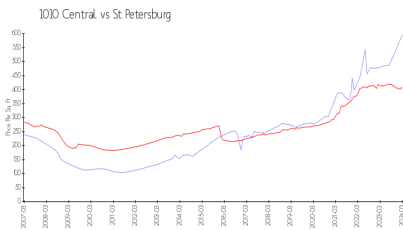

1010 Central

1010 Central Ave, St Petersburg, FL, Pinellas 33705

Building Information

Number of units:	114
Number of active listings for rent:	1
Number of active listings for sale:	2
Building inventory for sale:	1%
Number of sales over the last 12 months:	4
Number of sales over the last 6 months:	1
Number of sales over the last 3 months:	1

1010 Central Condominium Association Inc
1010 Central Ave
Saint Petersburg, FL 33705-6650
(727) 821-4329

Built in 2007 - 114 units - 4 floors

Market Information

1010 Central: \$595/sq. ft.
St Petersburg: \$409/sq. ft.