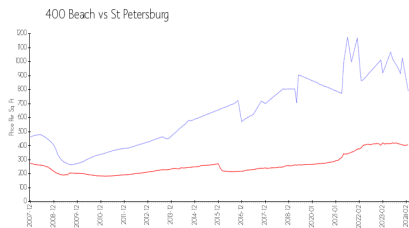

Market Information

400 Beach: $792/sq. ft.
St Petersburg: $409/sq. ft.

St Petersburg: $409/sq. ft.
Pinellas: $415/sq. ft.

Inventory for Sale

400 Beach	2%
St Petersburg	4%
Pinellas	3%

Avg. Time to Close Over Last 12 Months

400 Beach	79 days
St Petersburg	64 days
Pinellas	59 days