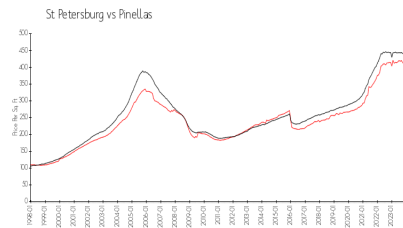

Market Information

400 Beach: $792/sq. ft.
St Petersburg: $409/sq. ft.

St Petersburg: $409/sq. ft.
Pinellas: $415/sq. ft.

Inventory for Sale

400 Beach	2%
St Petersburg	4%
Pinellas	3%

Avg. Time to Close Over Last 12 Months

400 Beach	79 days
St Petersburg	64 days
Pinellas	59 days