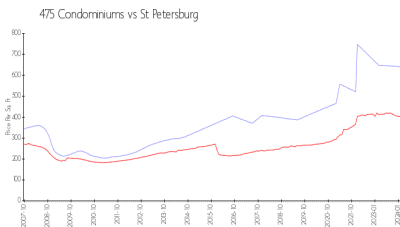

## Market Information

475 Condominiums: \$642/sq. ft.  
 St Petersburg: \$409/sq. ft.

St Petersburg: \$409/sq. ft.  
 Pinellas: \$415/sq. ft.