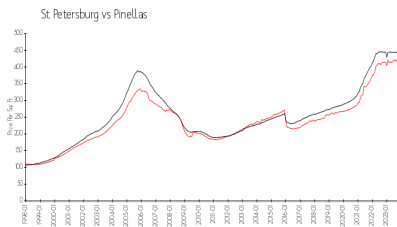

## Market Information

475 Condominiums: \$642/sq. ft.  
 St Petersburg: \$409/sq. ft.

St Petersburg: \$409/sq. ft.  
 Pinellas: \$415/sq. ft.