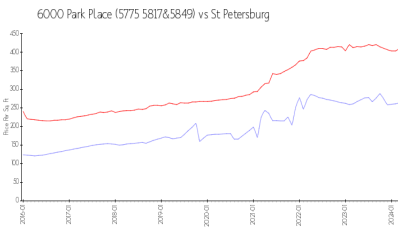

Market Information

6000 Park Place (5775 5817&5849):
$263/sq. ft.

St Petersburg: $409/sq. ft.
Pinellas: $415/sq. ft.

Inventory for Sale

6000 Park Place (5775 5817&5849)	3%
St Petersburg	4%
Pinellas	3%

Avg. Time to Close Over Last 12 Months

6000 Park Place (5775 5817&5849)	31 days
St Petersburg	65 days
Pinellas	60 days