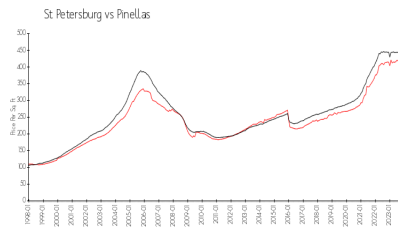

Market Information

6000 Park Place (5775 5817&5849):
$263/sq. ft.

St Petersburg: $409/sq. ft.
Pinellas: $415/sq. ft.

Inventory for Sale

6000 Park Place (5775 5817&5849)	3%
St Petersburg	4%
Pinellas	3%

Avg. Time to Close Over Last 12 Months

6000 Park Place (5775 5817&5849)	31 days
St Petersburg	65 days
Pinellas	60 days