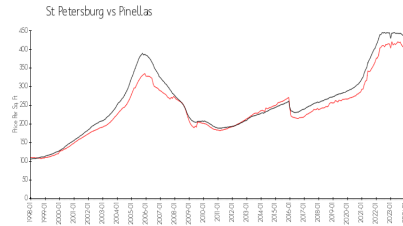

Bahia Shores

6290 Bahia del Mar Cir, St Petersburg, FL, Pinellas 33715

Building Information

Number of units:	144
Number of active listings for rent:	2
Number of active listings for sale:	3
Building inventory for sale:	2%
Number of sales over the last 12 months:	6
Number of sales over the last 6 months:	1
Number of sales over the last 3 months:	0

Built in 1985 - 144 units - 10 floors

Market Information

Bahia Shores: \$427/sq. ft.
St Petersburg: \$401/sq. ft.

St Petersburg: \$401/sq. ft.
Pinellas: \$417/sq. ft.

Inventory for Sale

Bahia Shores	2%
St Petersburg	4%
Pinellas	3%