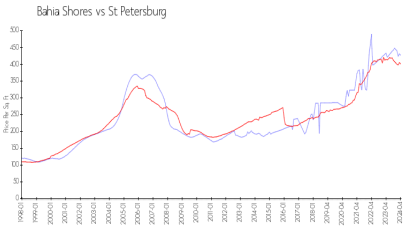

Bahia Shores

6290 Bahia del Mar Cir, St Petersburg, FL, Pinellas 33715

Building Information

Number of units:	144
Number of active listings for rent:	2
Number of active listings for sale:	3
Building inventory for sale:	2%
Number of sales over the last 12 months:	6
Number of sales over the last 6 months:	1
Number of sales over the last 3 months:	0

Built in 1985 - 144 units - 10 floors

Market Information

Bahia Shores: \$427/sq. ft.
St Petersburg: \$401/sq. ft.

St Petersburg: \$401/sq. ft.
Pinellas: \$417/sq. ft.

Inventory for Sale

Bahia Shores	2%
St Petersburg	4%
Pinellas	3%