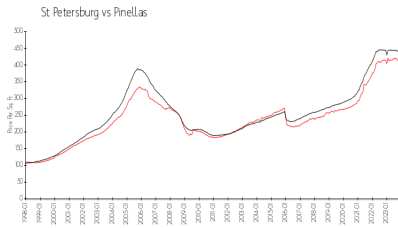

Market Information

Bahia Vista II: $525/sq. ft.
St Petersburg: $409/sq. ft.

St Petersburg: $409/sq. ft.
Pinellas: $415/sq. ft.

Inventory for Sale

Bahia Vista II: 5%
St Petersburg: 4%
Pinellas: 3%

Avg. Time to Close Over Last 12 Months

Bahia Vista II: 42 days
St Petersburg: 65 days
Pinellas: 60 days