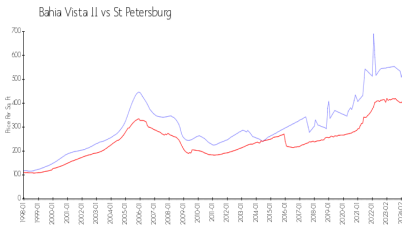

Market Information

Bahia Vista II: $525/sq. ft.
St Petersburg: $409/sq. ft.

St Petersburg: $409/sq. ft.
Pinellas: $415/sq. ft.

Inventory for Sale

Bahia Vista II: 5%
St Petersburg: 4%
Pinellas: 3%

Avg. Time to Close Over Last 12 Months

Bahia Vista II: 42 days
St Petersburg: 65 days
Pinellas: 60 days