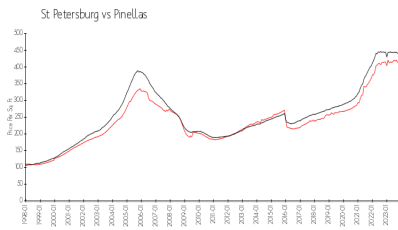

Bahia Vista Unit V
 Condominium Association, Inc.
 Resource Property Management
 5901 Sun Blvd
 Saint Petersburg, FL 33715
 (727) 864-0004

Built in 1994 - 63 units - 8 floors

Market Information

Bahia Vista V: \$515/sq. ft.
 St Petersburg: \$409/sq. ft.

St Petersburg: \$409/sq. ft.
 Pinellas: \$415/sq. ft.

Inventory for Sale

Bahia Vista V	1%
St Petersburg	4%
Pinellas	3%

Avg. Time to Close Over Last 12 Months

Bahia Vista V	50 days
St Petersburg	65 days
Pinellas	60 days