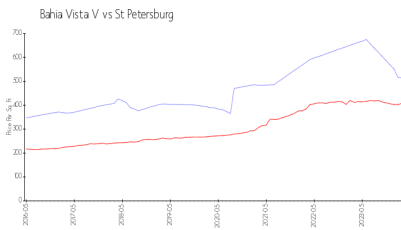

Bahia Vista V

6105 Bahia del Mar Cir, St Petersburg, FL, Pinellas 33715

Building Information

Number of units:	63
Number of active listings for rent:	1
Number of active listings for sale:	1
Building inventory for sale:	1%
Number of sales over the last 12 months:	1
Number of sales over the last 6 months:	0
Number of sales over the last 3 months:	0

Bahia Vista Unit V
 Condominium Association, Inc.
 Resource Property Management
 5901 Sun Blvd
 Saint Petersburg, FL 33715
 (727) 864-0004

Built in 1994 - 63 units - 8 floors

Market Information

Bahia Vista V: \$515/sq. ft.
 St Petersburg: \$409/sq. ft.