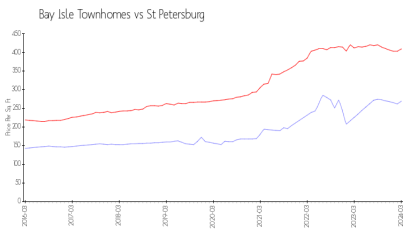

Bay Isle Townhomes

11804-11926 13 Wy N, St Petersburg, FL, Pinellas 33716

Building Information

Number of units:	114
Number of active listings for rent:	1
Number of active listings for sale:	1
Building inventory for sale:	0%
Number of sales over the last 12 months:	6
Number of sales over the last 6 months:	4
Number of sales over the last 3 months:	2

Built in 2006/2013 - 114 units - 2 floors

Market Information

Bay Isle Townhomes: \$269/sq. ft.
St Petersburg: \$409/sq. ft.

St Petersburg: \$409/sq. ft.
Pinellas: \$415/sq. ft.

Inventory for Sale

Bay Isle Townhomes	0%
St Petersburg	4%
Pinellas	3%