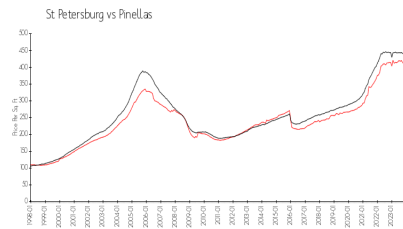

Bay Isle Townhomes

11804-11926 13 Wy N, St Petersburg, FL, Pinellas 33716

Building Information

Number of units:	114
Number of active listings for rent:	1
Number of active listings for sale:	1
Building inventory for sale:	0%
Number of sales over the last 12 months:	6
Number of sales over the last 6 months:	4
Number of sales over the last 3 months:	2

Built in 2006/2013 - 114 units - 2 floors

Market Information

Bay Isle Townhomes: \$269/sq. ft.
St Petersburg: \$409/sq. ft.

St Petersburg: \$409/sq. ft.
Pinellas: \$415/sq. ft.

Inventory for Sale

Bay Isle Townhomes	0%
St Petersburg	4%
Pinellas	3%