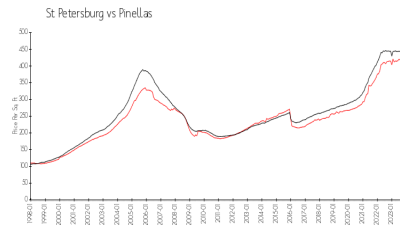

Market Information

Bermuda Bay Beach: \$230/sq. ft.
 St Petersburg: \$409/sq. ft.

St Petersburg: \$409/sq. ft.
 Pinellas: \$415/sq. ft.

Inventory for Sale

Bermuda Bay Beach	2%
St Petersburg	4%
Pinellas	3%