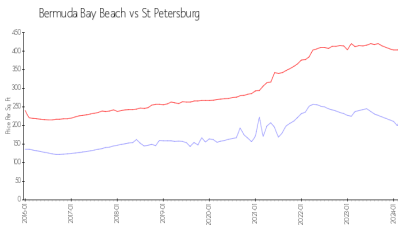

Market Information

Bermuda Bay Beach: $230/sq. ft.
St Petersburg: $409/sq. ft.