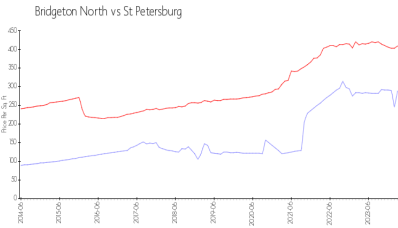

Market Information

Bridgeton North: $289/sq. ft.
St Petersburg: $409/sq. ft.

St Petersburg: $409/sq. ft.
Pinellas: $415/sq. ft.

Inventory for Sale

Bridgeton North	4%
St Petersburg	4%
Pinellas	3%

Avg. Time to Close Over Last 12 Months

Bridgeton North	131 days
St Petersburg	65 days
Pinellas	60 days