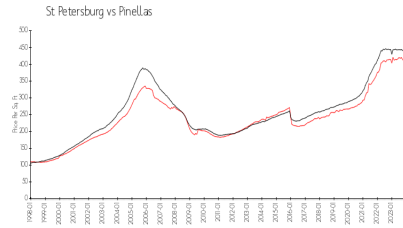

## Market Information

Bridgeton North: \$289/sq. ft.  
St Petersburg: \$409/sq. ft.

St Petersburg: \$409/sq. ft.  
Pinellas: \$415/sq. ft.