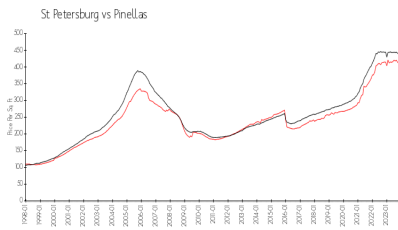

## Market Information

Bridgewater Place: \$250/sq. ft.  
 St Petersburg: \$409/sq. ft.

St Petersburg: \$409/sq. ft.  
 Pinellas: \$415/sq. ft.