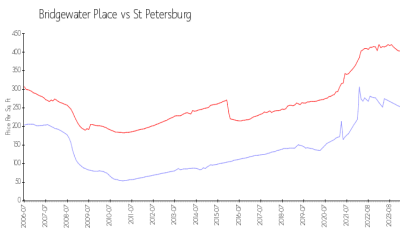

## Market Information

Bridgewater Place: \$250/sq. ft.  
 St Petersburg: \$409/sq. ft.

St Petersburg: \$409/sq. ft.  
 Pinellas: \$415/sq. ft.