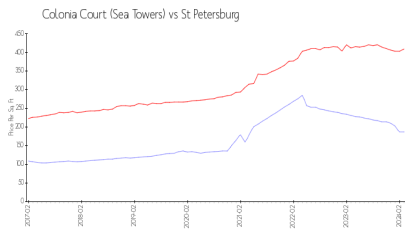

Colonia Court (Sea Towers)

4780 Cove Cir, St Petersburg, FL, Pinellas 33708

Building Information

Number of units:	38
Number of active listings for rent:	0
Number of active listings for sale:	3
Building inventory for sale:	7%
Number of sales over the last 12 months:	4
Number of sales over the last 6 months:	2
Number of sales over the last 3 months:	0

Colonial Court Condos
 Address: 4780 Cove Cir,
 St. Petersburg, FL 33708
 Phone: +1 727-391-8637

Built in 1972 - 38 units - 3 floors

Market Information

Colonia Court (Sea Towers):	\$187/sq. ft.	St Petersburg:	\$409/sq. ft.
St Petersburg:	\$409/sq. ft.	Pinellas:	\$415/sq. ft.