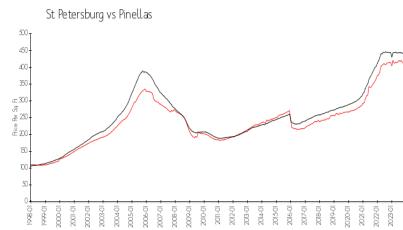

Colonia Court (Sea Towers)

4780 Cove Cir, St Petersburg, FL, Pinellas 33708

Building Information

Number of units:	38
Number of active listings for rent:	0
Number of active listings for sale:	3
Building inventory for sale:	7%
Number of sales over the last 12 months:	4
Number of sales over the last 6 months:	2
Number of sales over the last 3 months:	0

Colonial Court Condos
 Address: 4780 Cove Cir,
 St. Petersburg, FL 33708
 Phone: +1 727-391-8637

Built in 1972 - 38 units - 3 floors

Market Information

Colonia Court (Sea Towers):	\$187/sq. ft.	St Petersburg:	\$409/sq. ft.
St Petersburg:	\$409/sq. ft.	Pinellas:	\$415/sq. ft.