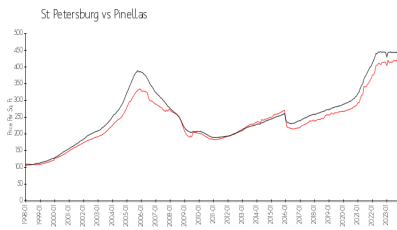

Market Information

Concord Towers (Sea Towers): $247/sq. ft.
St Petersburg: $409/sq. ft.

St Petersburg: $409/sq. ft.
Pinellas: $415/sq. ft.

Inventory for Sale

Concord Towers (Sea Towers) 7%
St Petersburg 4%
Pinellas 3%

Avg. Time to Close Over Last 12 Months

Concord Towers (Sea Towers) 89 days
St Petersburg 64 days
Pinellas 59 days