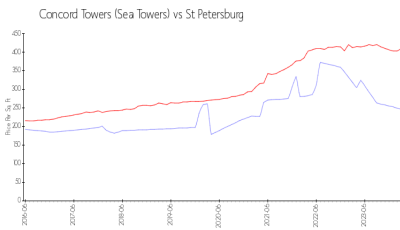

Market Information

Concord Towers (Sea Towers): $247/sq. ft.
St Petersburg: $409/sq. ft.

St Petersburg: $409/sq. ft.
Pinellas: $415/sq. ft.

Inventory for Sale

Concord Towers (Sea Towers) 7%
St Petersburg 4%
Pinellas 3%

Avg. Time to Close Over Last 12 Months

Concord Towers (Sea Towers) 89 days
St Petersburg 64 days
Pinellas 59 days