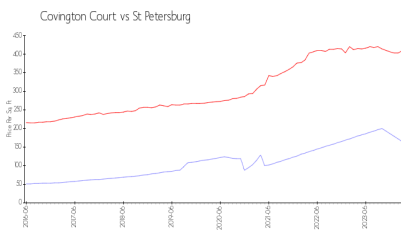

## Market Information

Covington Court: \$165/sq. ft.  
St Petersburg: \$409/sq. ft.

St Petersburg: \$409/sq. ft.  
Pinellas: \$415/sq. ft.