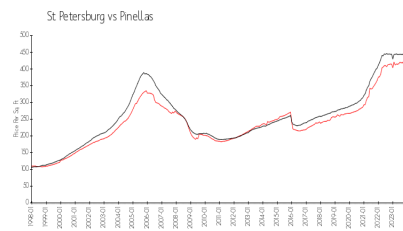

## Market Information

Covington Court: \$165/sq. ft.  
St Petersburg: \$409/sq. ft.

St Petersburg: \$409/sq. ft.  
Pinellas: \$415/sq. ft.