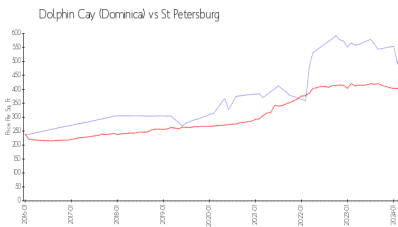

## Market Information

Dolphin Cay (Dominica):	\$559/sq. ft.	St Petersburg:	\$409/sq. ft.
St Petersburg:	\$409/sq. ft.	Pinellas:	\$415/sq. ft.