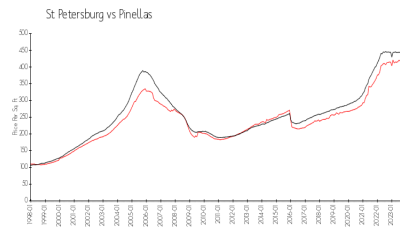

## Market Information

Dolphin Cay (Dominica):	\$559/sq. ft.	St Petersburg:	\$409/sq. ft.
St Petersburg:	\$409/sq. ft.	Pinellas:	\$415/sq. ft.