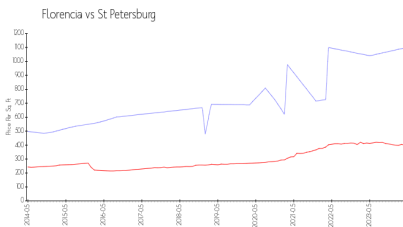

Market Information

Florenzia: $1096/sq. ft.
St Petersburg: $401/sq. ft.

St Petersburg: $401/sq. ft.
Pinellas: $417/sq. ft.

Inventory for Sale

Florenzia	4%
St Petersburg	4%
Pinellas	3%

Avg. Time to Close Over Last 12 Months

Florenzia	8 days
St Petersburg	65 days
Pinellas	60 days