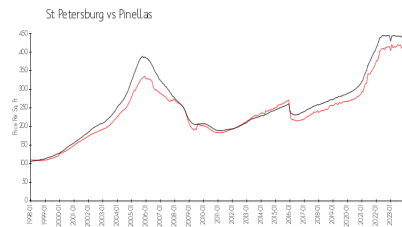

Market Information

Florenzia: $1096/sq. ft.
St Petersburg: $401/sq. ft.

St Petersburg: $401/sq. ft.
Pinellas: $417/sq. ft.

Inventory for Sale

Florenzia	4%
St Petersburg	4%
Pinellas	3%

Avg. Time to Close Over Last 12 Months

Florenzia	8 days
St Petersburg	65 days
Pinellas	60 days