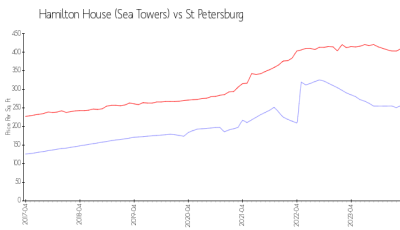

Market Information

Hamilton House (Sea Towers): $256/sq. ft.
St Petersburg: $409/sq. ft.

St Petersburg: $409/sq. ft.
Pinellas: $415/sq. ft.

Inventory for Sale

Hamilton House (Sea Towers) 7%
St Petersburg 4%
Pinellas 3%

Avg. Time to Close Over Last 12 Months

Hamilton House (Sea Towers) 127 days
St Petersburg 65 days
Pinellas 60 days