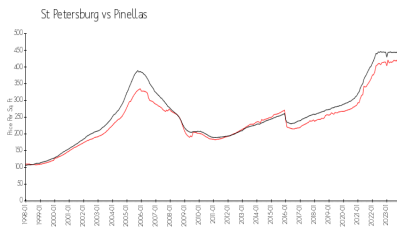

Market Information

Hamilton House (Sea Towers): $256/sq. ft.
St Petersburg: $409/sq. ft.

St Petersburg: $409/sq. ft.
Pinellas: $415/sq. ft.

Inventory for Sale

Hamilton House (Sea Towers) 7%
St Petersburg 4%
Pinellas 3%

Avg. Time to Close Over Last 12 Months

Hamilton House (Sea Towers) 127 days
St Petersburg 65 days
Pinellas 60 days