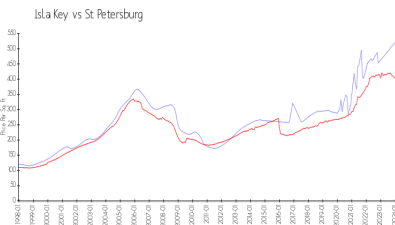

## Market Information

Isla Key: \$531/sq. ft.  
 St Petersburg: \$409/sq. ft.

St Petersburg: \$409/sq. ft.  
 Pinellas: \$415/sq. ft.