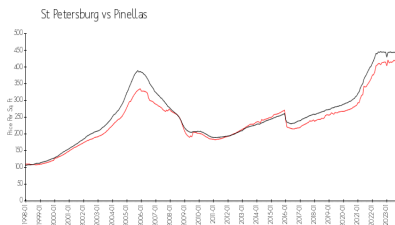

## Market Information

Isla Key: \$531/sq. ft.  
 St Petersburg: \$409/sq. ft.

St Petersburg: \$409/sq. ft.  
 Pinellas: \$415/sq. ft.