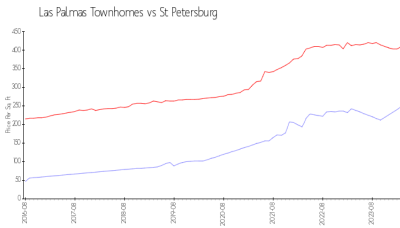

## Market Information

Las Palmas Townhomes:	\$248/sq. ft.	St Petersburg:	\$409/sq. ft.
St Petersburg:	\$409/sq. ft.	Pinellas:	\$415/sq. ft.