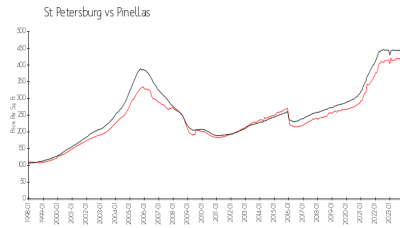

Market Information

Las Palmas Townhomes:	$248/sq. ft.	St Petersburg:	$409/sq. ft.
St Petersburg:	$409/sq. ft.	Pinellas:	$415/sq. ft.

Inventory for Sale

Las Palmas Townhomes	3%
St Petersburg	4%
Pinellas	3%

Avg. Time to Close Over Last 12 Months

Las Palmas Townhomes	19 days
St Petersburg	65 days
Pinellas	60 days