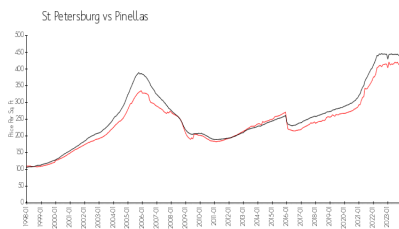

Lexington Towers: \$293/sq. ft.
 St Petersburg: \$409/sq. ft.

St Petersburg: \$409/sq. ft.
 Pinellas: \$415/sq. ft.

Inventory for Sale

Lexington Towers	3%
St Petersburg	4%
Pinellas	3%

Avg. Time to Close Over Last 12 Months