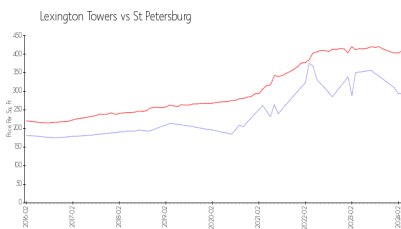

Market Information

Lexington Towers: $293/sq. ft.
St Petersburg: $409/sq. ft.