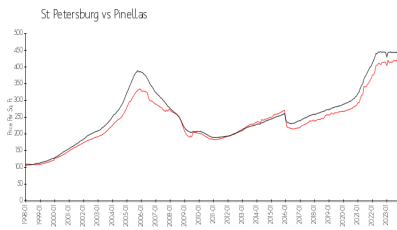

Market Information

Long Bayou Condos (10032 to 10039 & 9950): $148/sq. ft.
St Petersburg: $409/sq. ft.

St Petersburg: $409/sq. ft.
Pinellas: $415/sq. ft.

Inventory for Sale

Long Bayou Condos (10032 to 10039 & 9950) 9%
St Petersburg 4%
Pinellas 3%

Avg. Time to Close Over Last 12 Months

Long Bayou Condos (10032 to 10039 & 9950) 46 days
St Petersburg 65 days
Pinellas 60 days