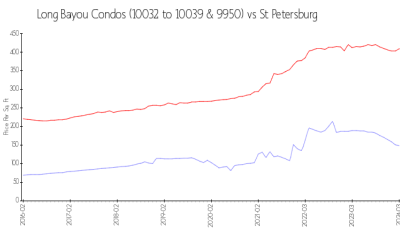

Market Information

Long Bayou Condos (10032 to 10039 & 9950): $148/sq. ft.
St Petersburg: $409/sq. ft.

St Petersburg: $409/sq. ft.
Pinellas: $415/sq. ft.

Inventory for Sale

Long Bayou Condos (10032 to 10039 & 9950) 9%
St Petersburg 4%
Pinellas 3%

Avg. Time to Close Over Last 12 Months

Long Bayou Condos (10032 to 10039 & 9950) 46 days
St Petersburg 65 days
Pinellas 60 days