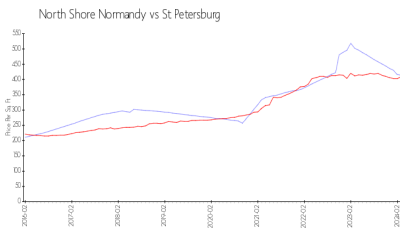

Market Information

North Shore Normandy: $414/sq. ft.
St Petersburg: $409/sq. ft.