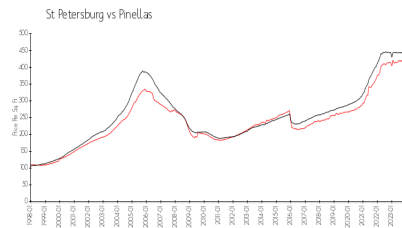

North Shore Normandy Assoc
 1120 N Shore Dr NE,
 Saint Petersburg, FL 33701
 (727) 894-3139

Built in 1973 - 50 units - 11 floors

Market Information

North Shore Normandy: \$414/sq. ft.
 St Petersburg: \$409/sq. ft.