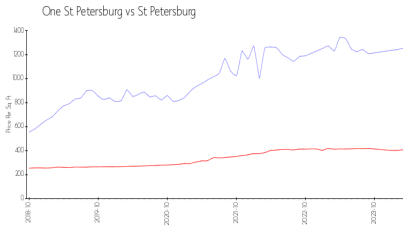

Market Information

One St Petersburg: $1253/sq. ft.
St Petersburg: $409/sq. ft.