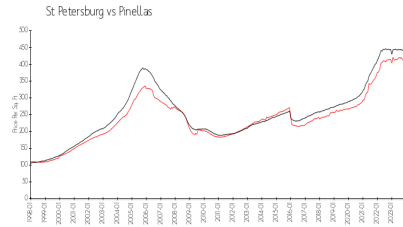

## Market Information

One St Petersburg: \$1253/sq. ft.  
 St Petersburg: \$409/sq. ft.

St Petersburg: \$409/sq. ft.  
 Pinellas: \$415/sq. ft.