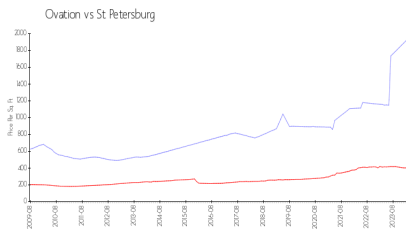

Market Information

Ovation: $1940/sq. ft.
St Petersburg: $409/sq. ft.