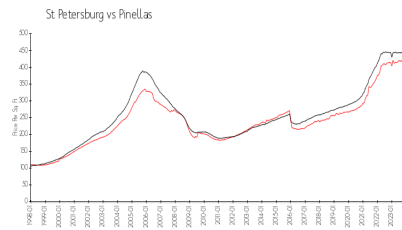

St Petersburg: \$409/sq. ft.
 Pinellas: \$415/sq. ft.

Inventory for Sale

Ovation	2%
St Petersburg	4%
Pinellas	3%

Avg. Time to Close Over Last 12 Months

Ovation	64 days
St Petersburg	65 days
Pinellas	60 days